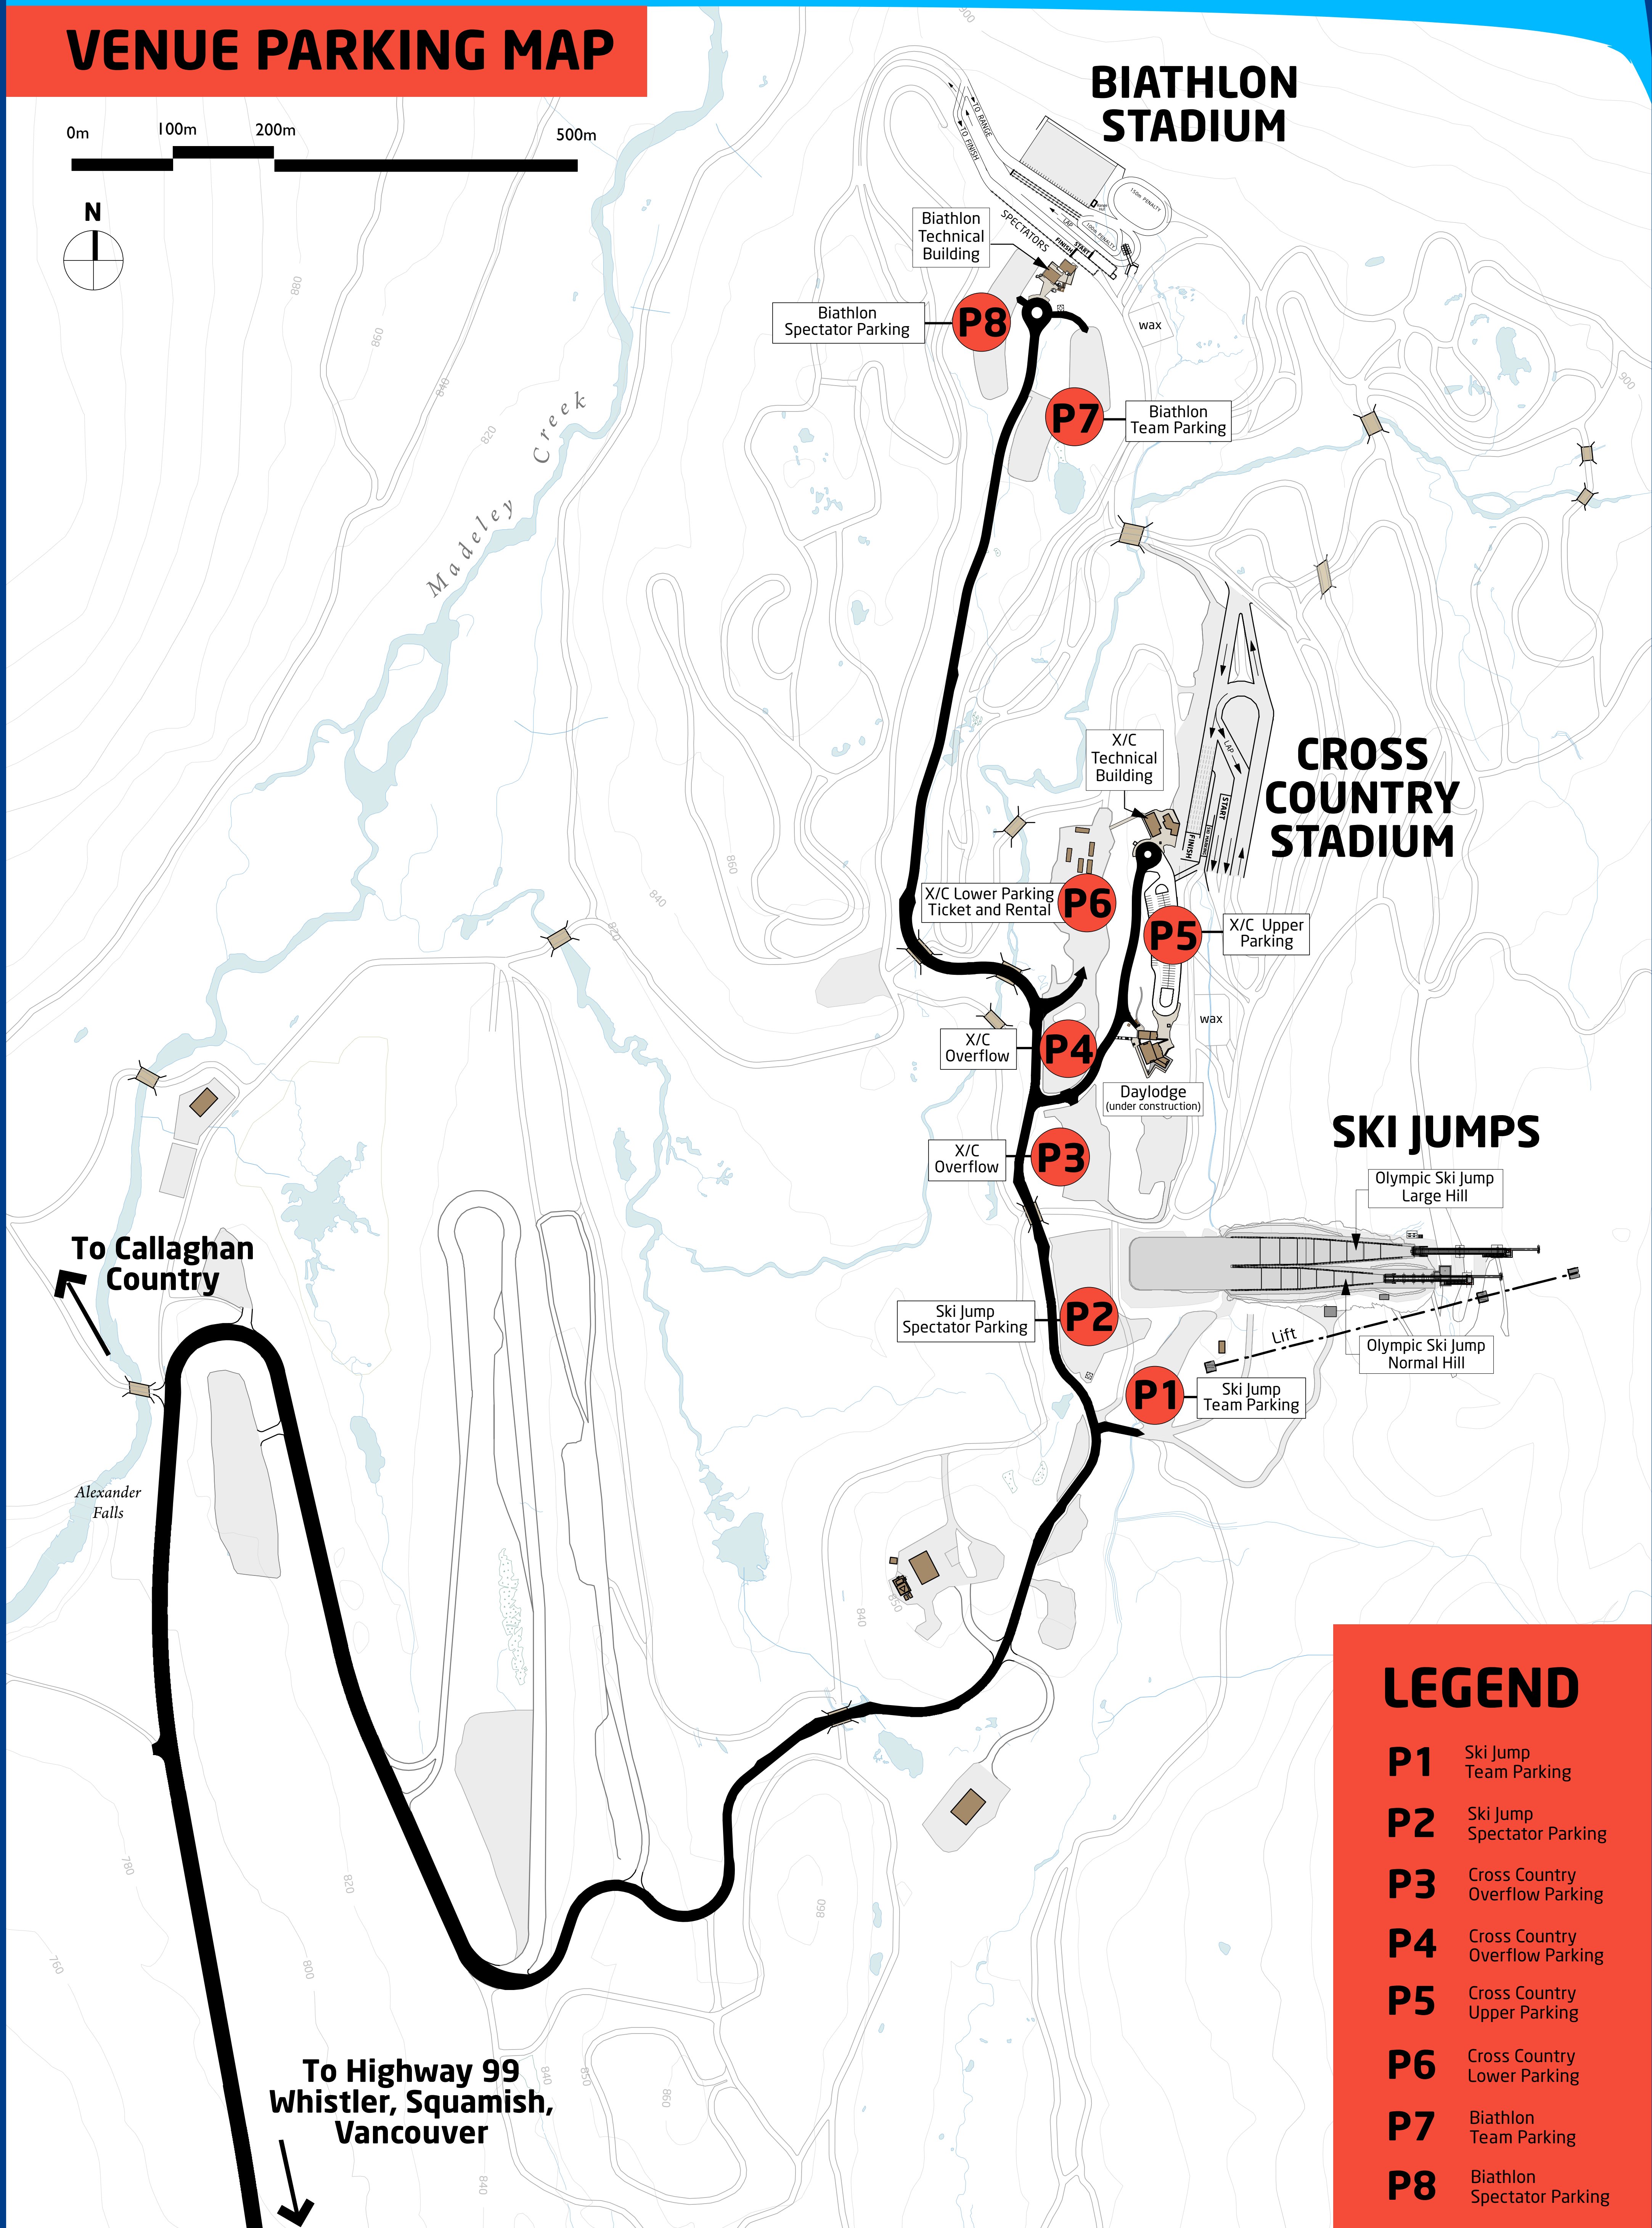

WHISTLER OLYMPIC PARK

VENUE PARKING MAP

0m 100m 200m 500m

BIATHLON STADIUM

CROSS COUNTRY STADIUM

SKI JUMPS

LEGEND

- P1** Ski Jump Team Parking
- P2** Ski Jump Spectator Parking
- P3** Cross Country Overflow Parking
- P4** Cross Country Overflow Parking
- P5** Cross Country Upper Parking
- P6** Cross Country Lower Parking
- P7** Biathlon Team Parking
- P8** Biathlon Spectator Parking